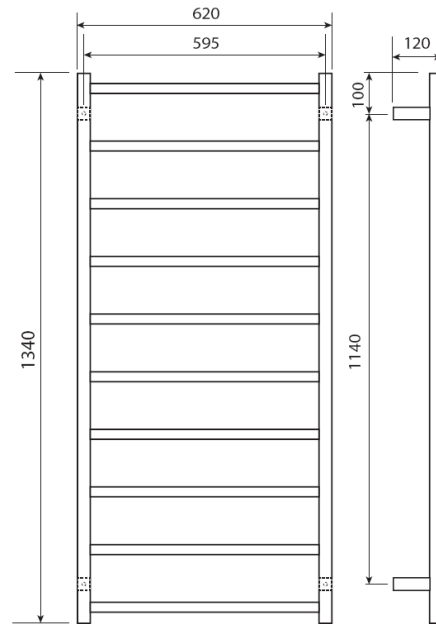

Commercial 10 Bar Square

FORMe
BATHROOM COLLECTION

Product Code: HTR-TS0701M

620 (w) x 1340 (H) x 120 (d)

Additional Information

- 110 watts
- 230-240Volts, 50Hz single phase
- Class 1 appliance – requires an earth connection
- This rail should be mounted vertically with the cord exiting from the base.
- It should be positioned at least 600mm above the floor.
- Ingress Protection Rating: IP34 – Splashproof

New multi connect allows for left or right hand side wiring